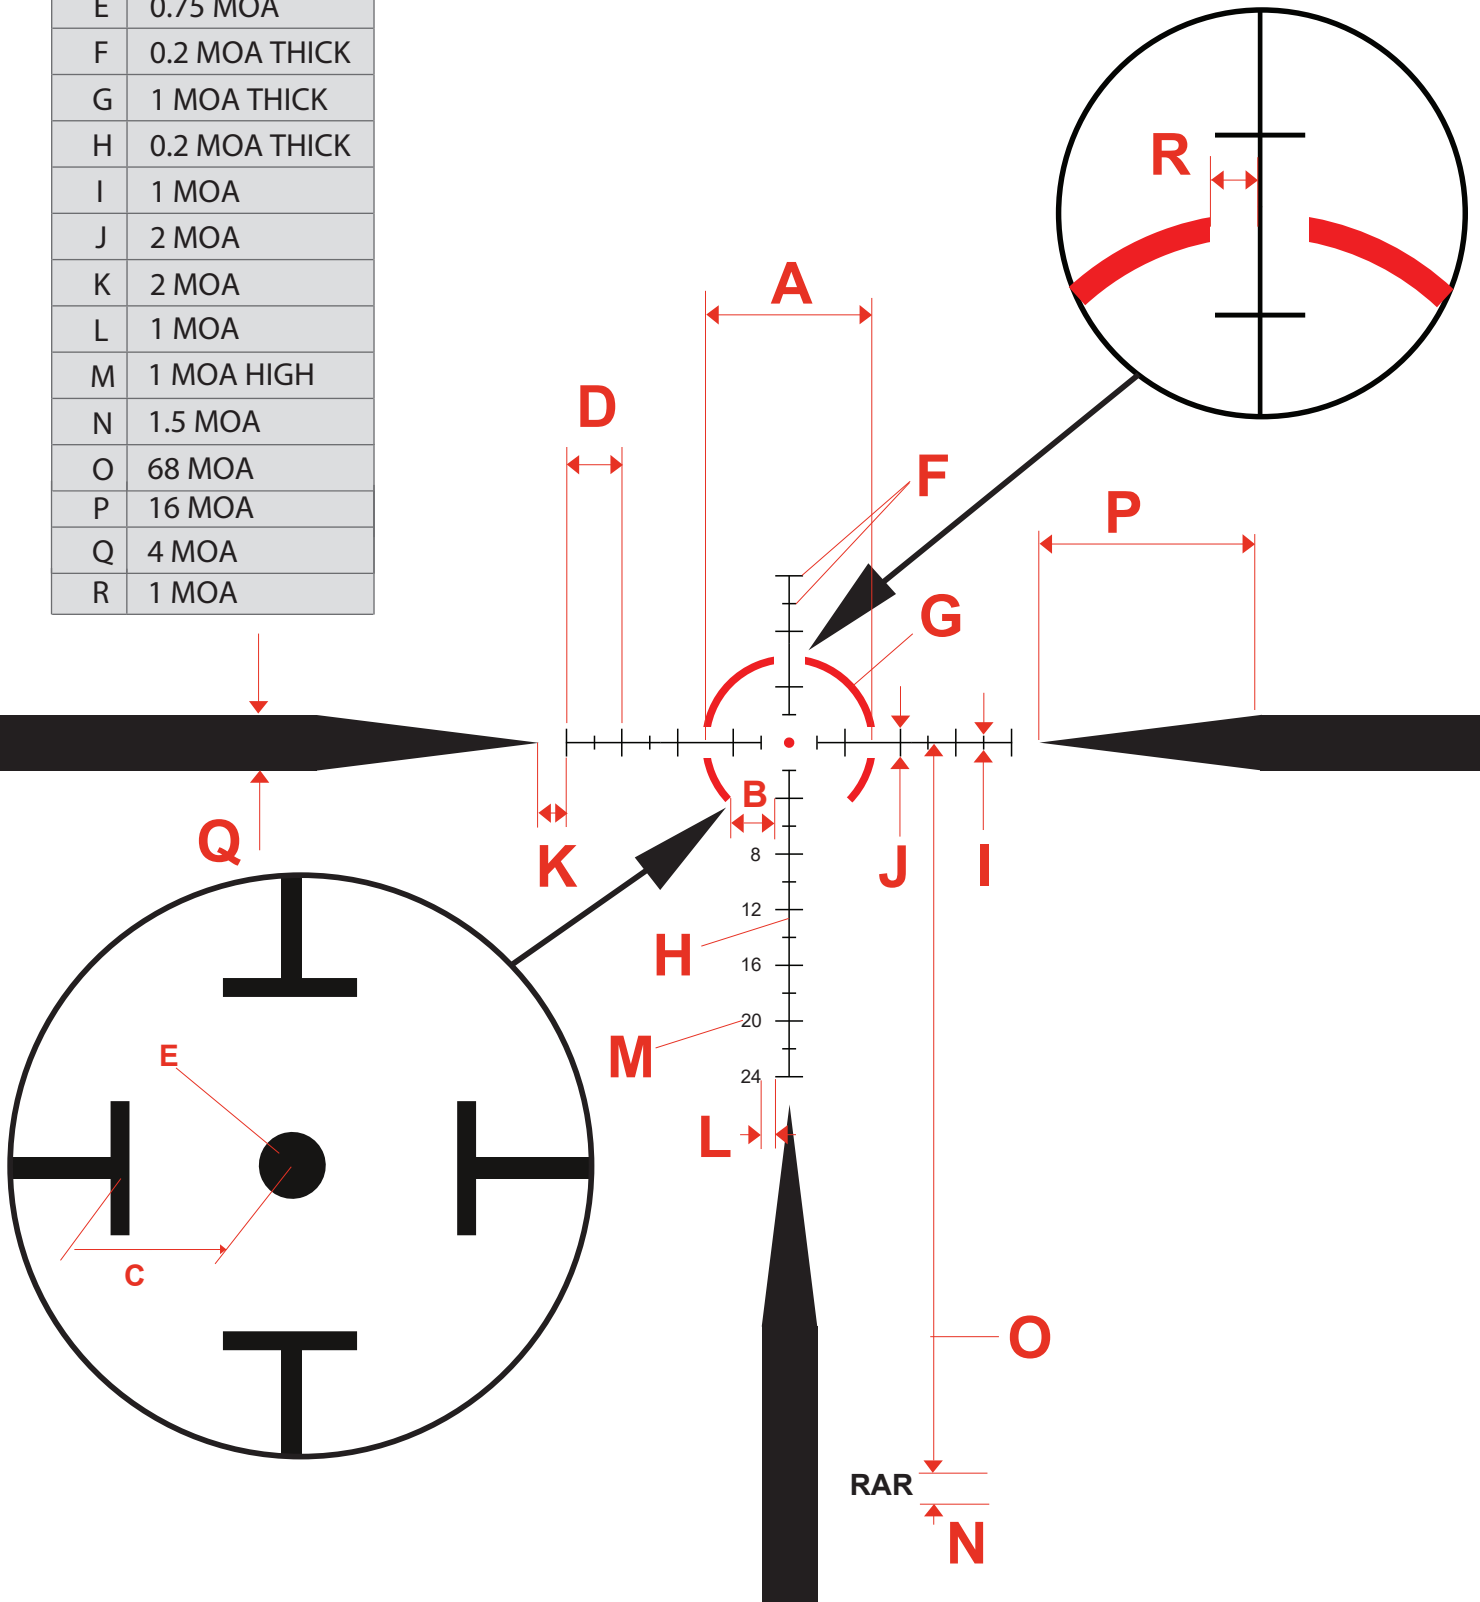

# RAR RETICLE

	DIMENSIONS
A	12 MOA
B	3 MOA
C	2 MOA
D	4 MOA
E	0.75 MOA
F	0.2 MOA THICK
G	1 MOA THICK
H	0.2 MOA THICK
I	1 MOA
J	2 MOA
K	2 MOA
L	1 MOA
M	1 MOA HIGH
N	1.5 MOA
O	68 MOA
P	16 MOA
Q	4 MOA
R	1 MOA

# RAR RETICLE

ILLUMINATED 1-6X24

**ZERO TECH**